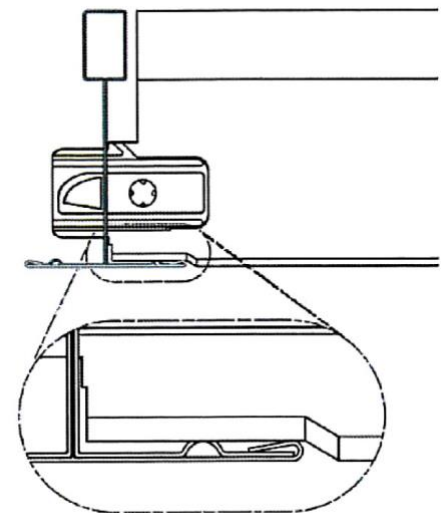

TVS LG24 Ceiling Grid

TECHNICAL INFORMATION

TVS ACOUSTICS
NOISE & VIBRATION CONTROL

Exposed 24mm Ceiling Grid.
Click system with long joggled end detail.

Colour: RAL 9016 Global White

CE Structure according to EN 13964

Corrosion resistance according to Standards EN 13964 Class B.

Reaction to fire certification.

Profiles with different lengths upon request.

Product	Length	Pieces per Carton	Weight per Carton
Main Runner	3700mm	20	25kg
1200 Cross Tee	1200mm	60	16kg
600 Cross Tee	600mm	60	7kg
Perimeter Trim	3000mm	25	6.5kg

T: +44 (0) 1706 260 220 | F: +44 (0) 1706 260 240
E: Sales@TVS-acoustics.com | W: www.TVS-acoustics.com
Low Bay | Commerce Street | Carrs Industrial Estate
Haslingden | Rossendale | Lancashire | BB4 5JT | United Kingdom

TVS GROUP
SPORT | FITNESS | PLAY | ACOUSTICS

www.TVS-Group.co.uk