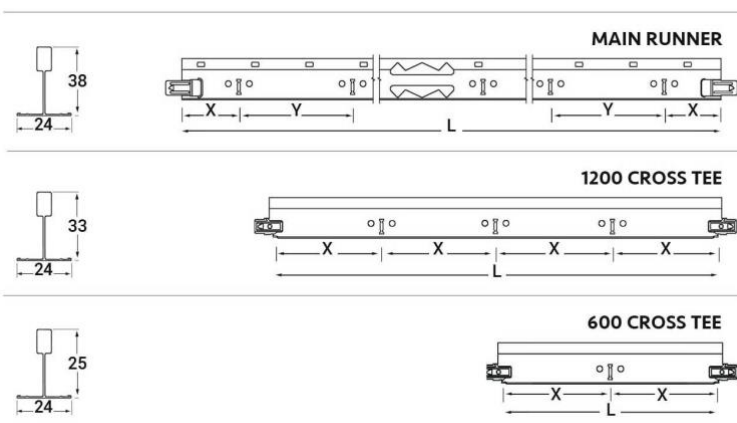

TVS LG24 Ceiling Grid

TECHNICAL INFORMATION

TVS ACOUSTICS
NOISE & VIBRATION CONTROL

Exposed 24mm Ceiling Grid.
Click system with long joggled end detail.

Colour: RAL 9016 Global White

CE Structure according to EN 13964

Corrosion resistance according to Standards EN 13964 Class B.

Reaction to fire certification.

Profiles with different lengths upon request.

Product	Length	Pieces per Carton	Weight per Carton
Main Runner	3700mm	20	25kg
1200 Cross Tee	1200mm	60	16kg
600 Cross Tee	600mm	60	7kg
Perimeter Trim	3000mm	25	6.5kg

The maximum loads per m^2 shown in the table include ceiling tile weights and any additional weight, such as mineral wool or glass fibre, to improve the acoustic and fire resistance features.

		Suspensions Distance (A)					
		mm	800	1000	1200		
MAXIMUM PERMISSIBLE PAYLOAD kg/m^2	Module	Main runner distance 1200mm (B)	600x600	12.7	10.5	7.5	
			1200x600	14	11.5	8	
	Main runner distance 600mm (B)	600x600	20	20	15		
		1200x600	20	20	15		