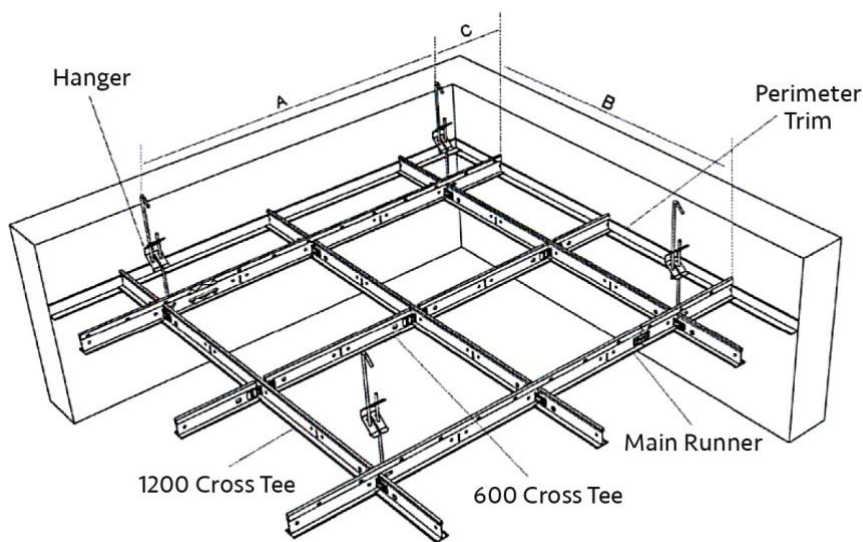

TVS LG24 Ceiling Grid

TECHNICAL INFORMATION

TVS ACOUSTICS
NOISE & VIBRATION CONTROL

Exposed 24mm Ceiling Grid.
Click system with long joggled end detail.

Colour: RAL 9016 Global White

CE Structure according to EN 13964

Corrosion resistance according to Standards EN 13964 Class B.

Reaction to fire certification.

Profiles with different lengths upon request.

Product	Length	Pieces per Carton	Weight per Carton
Main Runner	3700mm	20	25kg
1200 Cross Tee	1200mm	60	16kg
600 Cross Tee	600mm	60	7kg
Perimeter Trim	3000mm	25	6.5kg